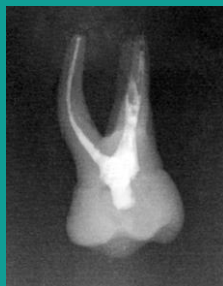

Most realistic teeth replicas for endodontics training

A new dimension for endodontics education

**DIGITAL
ANATOMICS**

TECHNOLOGY SOLUTIONS FOR HEALTHCARE

Characteristics that make them unique

- Complex anatomies
- Possibility of curvatures greater than 35°
- Small apical diameters and subapical diameters
- High hardness and resistance to temperatures up to 200°C
- Differentiated and realistic hardness levels at each zone

Our tooth replicas have been digitally engineered. They:

- Replicate **anatomies** of healthy pieces as well as multiple **pathologies**.
- Feature realistic **hardness and texture** in each zone of the biomodel.
- Look like real teeth **on X-ray and CBCT** images.

They are produced by means of advanced **additive manufacturing**.

Your students deserve the best

Catalogue

Basic

Advanced

Paediatric

Piece

Anatomy